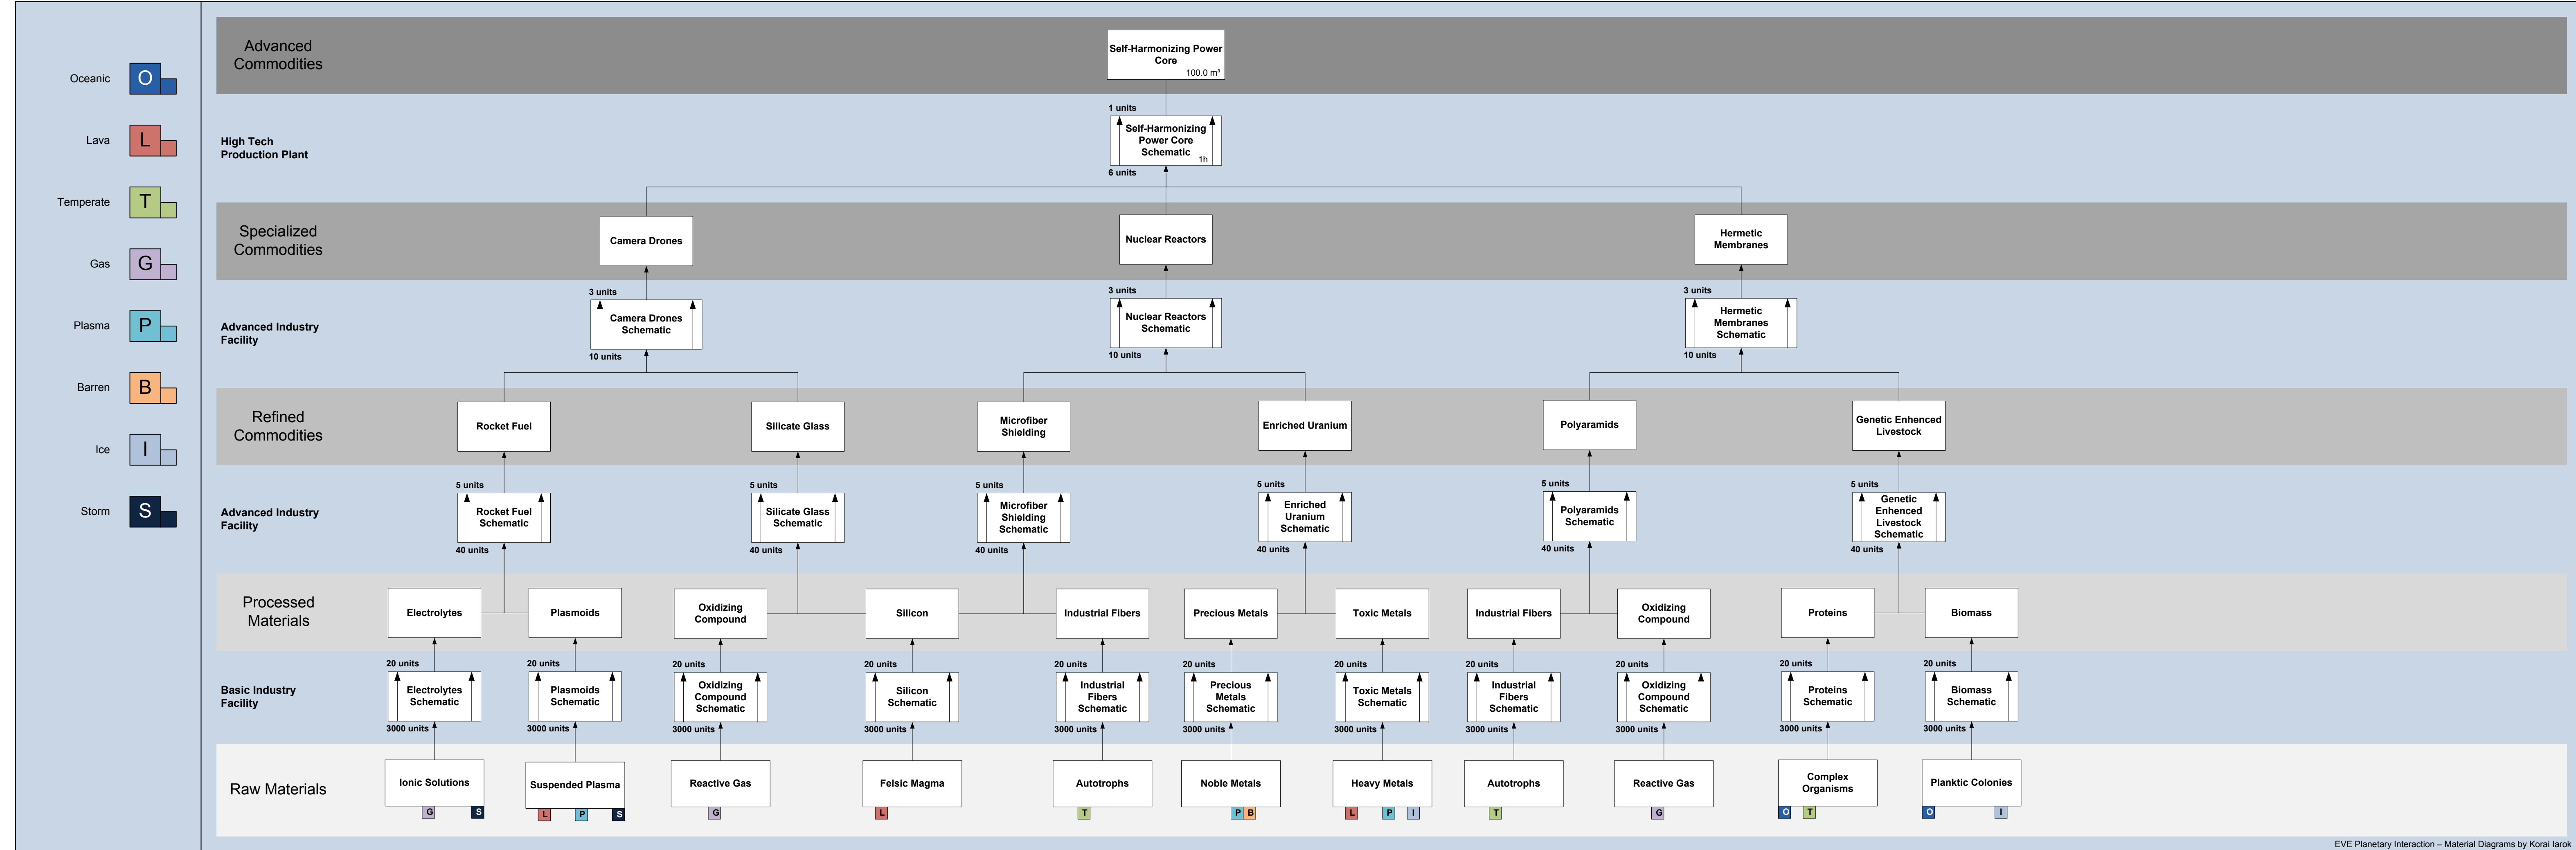

EVE

Planetary Interaction

Material

Diagrams

by Korai Iarok

Thanks for downloading my diagrams. I hope they are of use to you. If you spot any mistakes eveMail me (ingame name: Korai Iarok)

If you like to reward me for my work, please feel free to make a ISK donation ingame to Korai Iarok.

I would like to thank everyone who has done this so far.

*Update 1.3 Notes: Changed the planet icons to make them easier to tell apart.

*Update 1.4 Notes: Added Nanite Repair Paste

*Upadte 1.41 Notes: Typo corrected

Broadcast Node

Integrity Response Drones

Nano-Factory

Organic Mortar Applicators

Recursive Computing Module

Self-Harmonizing Power Core

Sterile Conduits

Wetware Mainframe

POS Fuels

Nanite Repair Paste