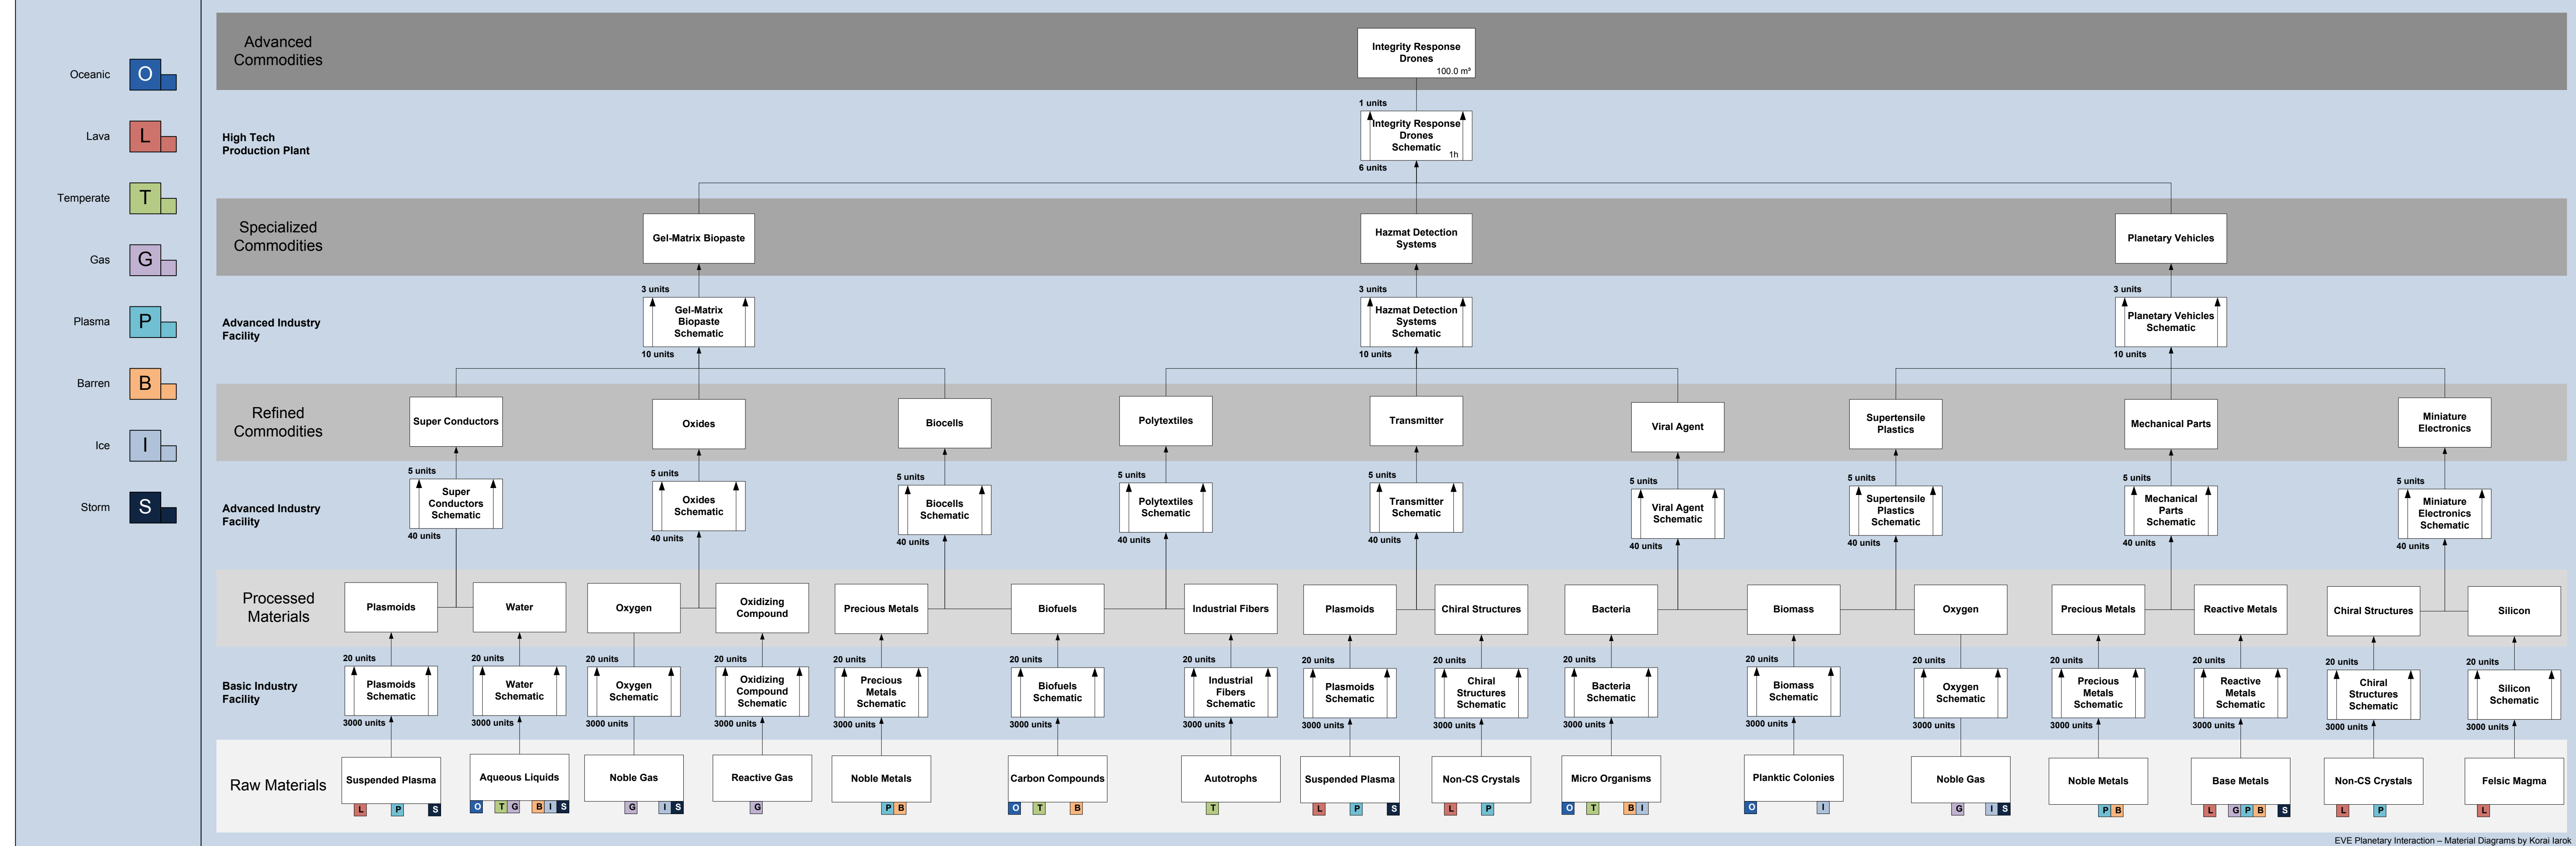

EVE

Planetary Interaction

Material

Diagrams

by Korai Iarok

Thanks for downloading my diagrams. I hope they are of use to you. If you spot any mistakes eveMail me (ingame name: Korai Iarok)

If you like to reward me for my work, please feel free to make a ISK donation ingame to Korai Iarok.

I would like to thank everyone who has done this so far.

*Update 1.3 Notes: Changed the planet icons to make them easier to tell apart.

*Update 1.4 Notes: Added Nanite Repair Paste

*Upadte 1.41 Notes: Typo corrected

Broadcast Node

Integrity Response Drones

Nano-Factory

Organic Mortar Applicators

Recursive Computing Module

Self-Harmonizing Power Core

Sterile Conduits

Wetware Mainframe

POS Fuels

Nanite Repair Paste