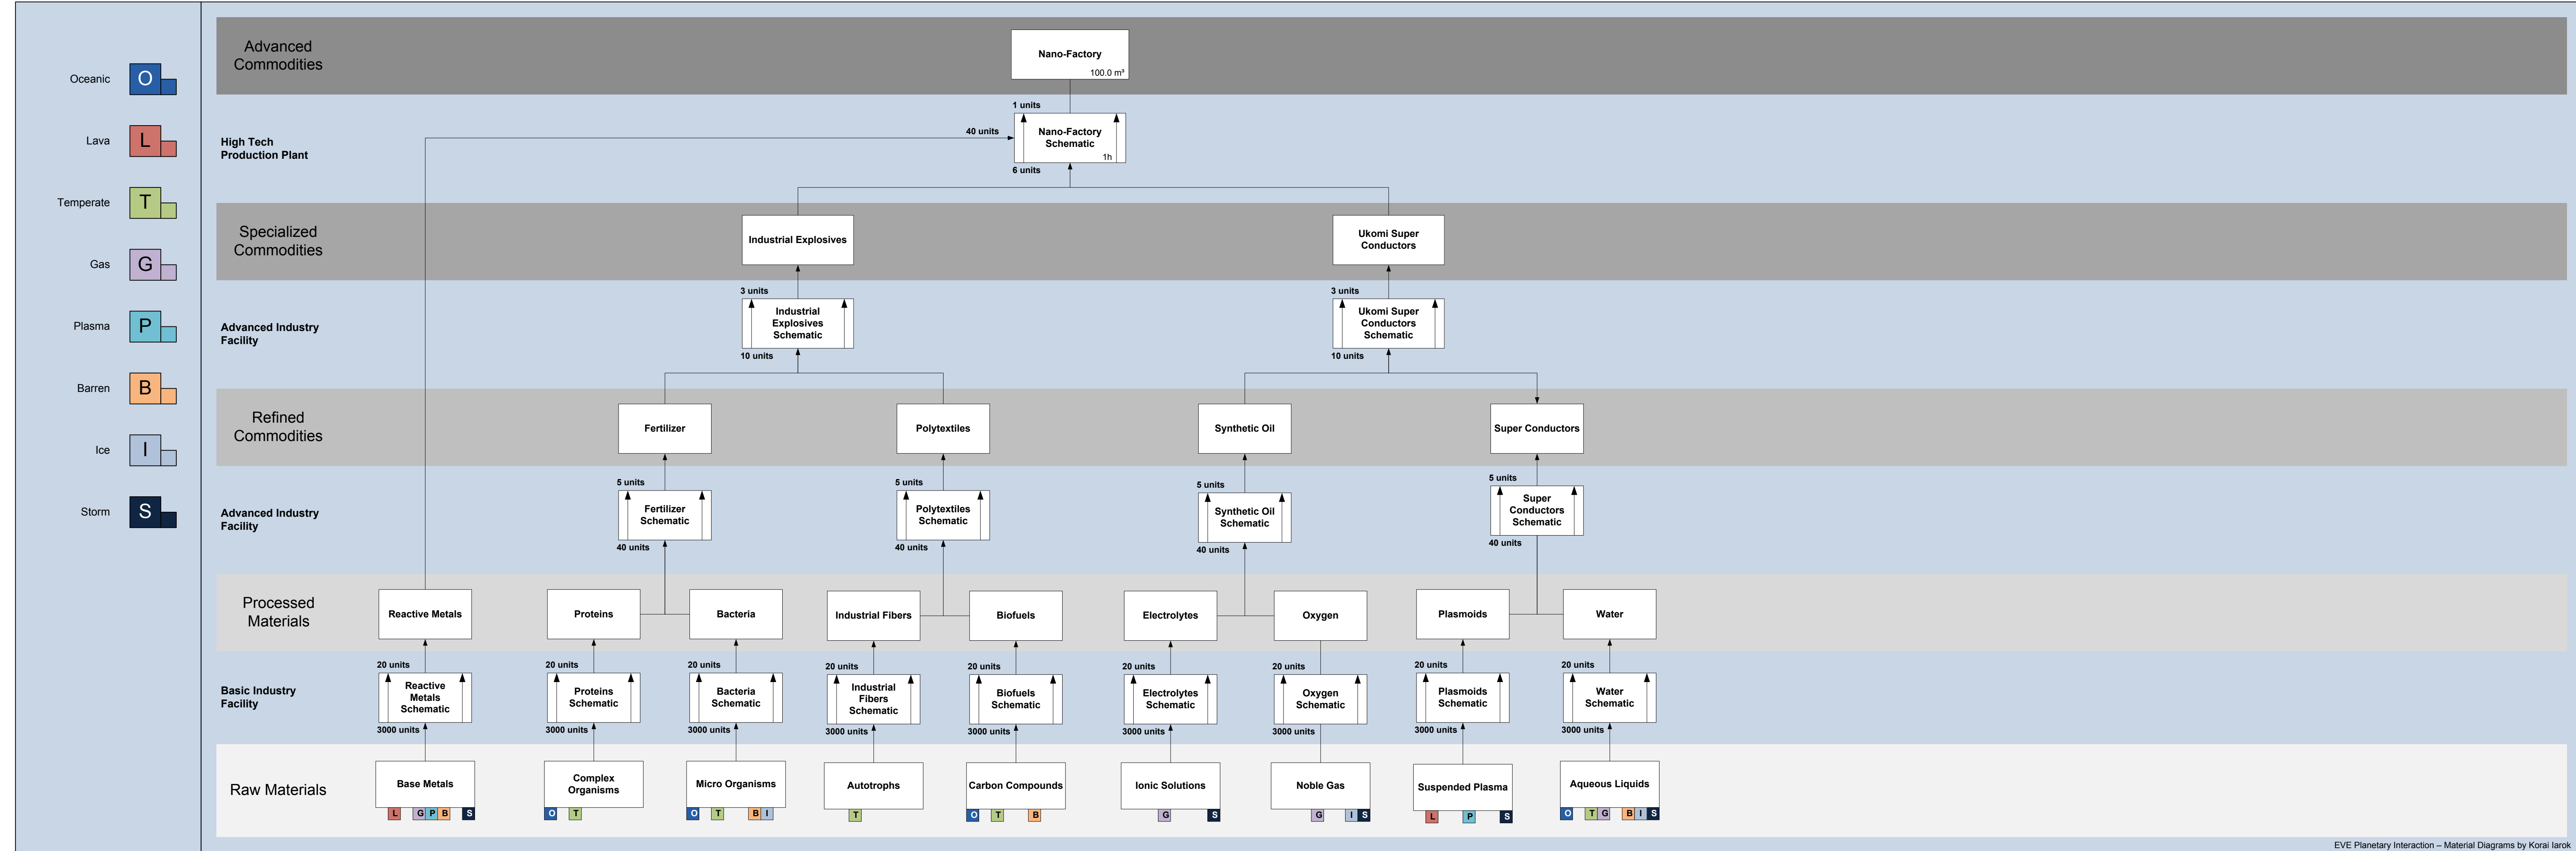

EVE

Planetary Interaction

Material

Diagrams

by Korai Iarok

Thanks for downloading my diagrams. I hope they are of use to you. If you spot any mistakes eveMail me (ingame name: Korai Iarok)

If you like to reward me for my work, please feel free to make a ISK donation ingame to Korai Iarok.

I would like to thank everyone who has done this so far.

*Update 1.3 Notes: Changed the planet icons to make them easier to tell apart.

*Update 1.4 Notes: Added Nanite Repair Paste

*Upadte 1.41 Notes: Typo corrected

Broadcast Node

Integrity Response Drones

Nano-Factory

Organic Mortar Applicators

Recursive Computing Module

Self-Harmonizing Power Core

Sterile Conduits

Wetware Mainframe