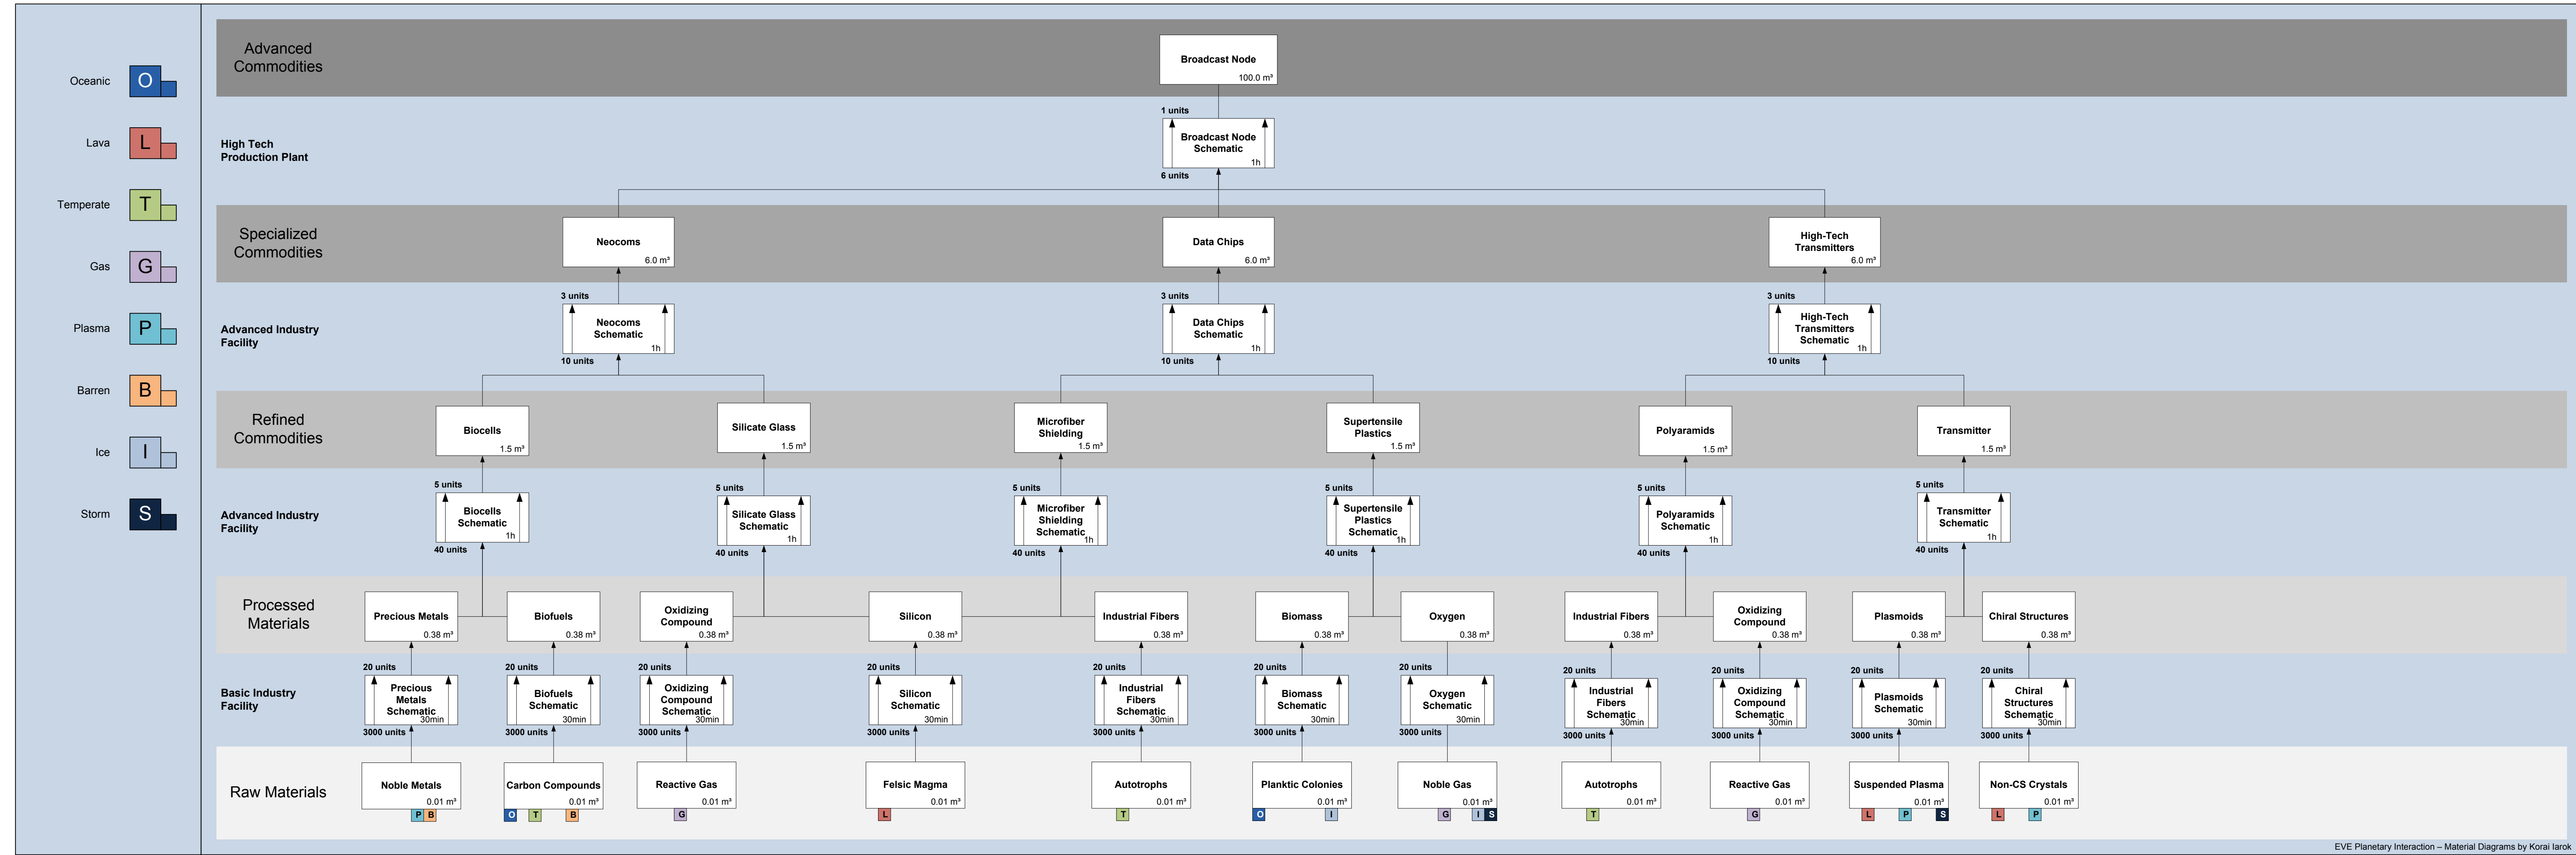

EVE

Planetary Interaction

Material

Diagrams

by Korai Iarok

Thanks for downloading my diagrams. I hope they are of use to you. If you spot any mistakes eveMail me (ingame name: Korai Iarok)

If you like to reward me for my work, please feel free to make a ISK donation ingame to Korai Iarok.

I would like to thank everyone who has done this so far.

*Update 1.3 Notes: Changed the planet icons to make them easier to tell apart.

*Update 1.4 Notes: Added Nanite Repair Paste

*Upadte 1.41 Notes: Typo corrected

Broadcast Node

Integrity Response Drones

Nano-Factory

Organic Mortar Applicators

Recursive Computing Module

Self-Harmonizing Power Core

Sterile Conduits

Wetware Mainframe

POS Fuels

Nanite Repair Paste