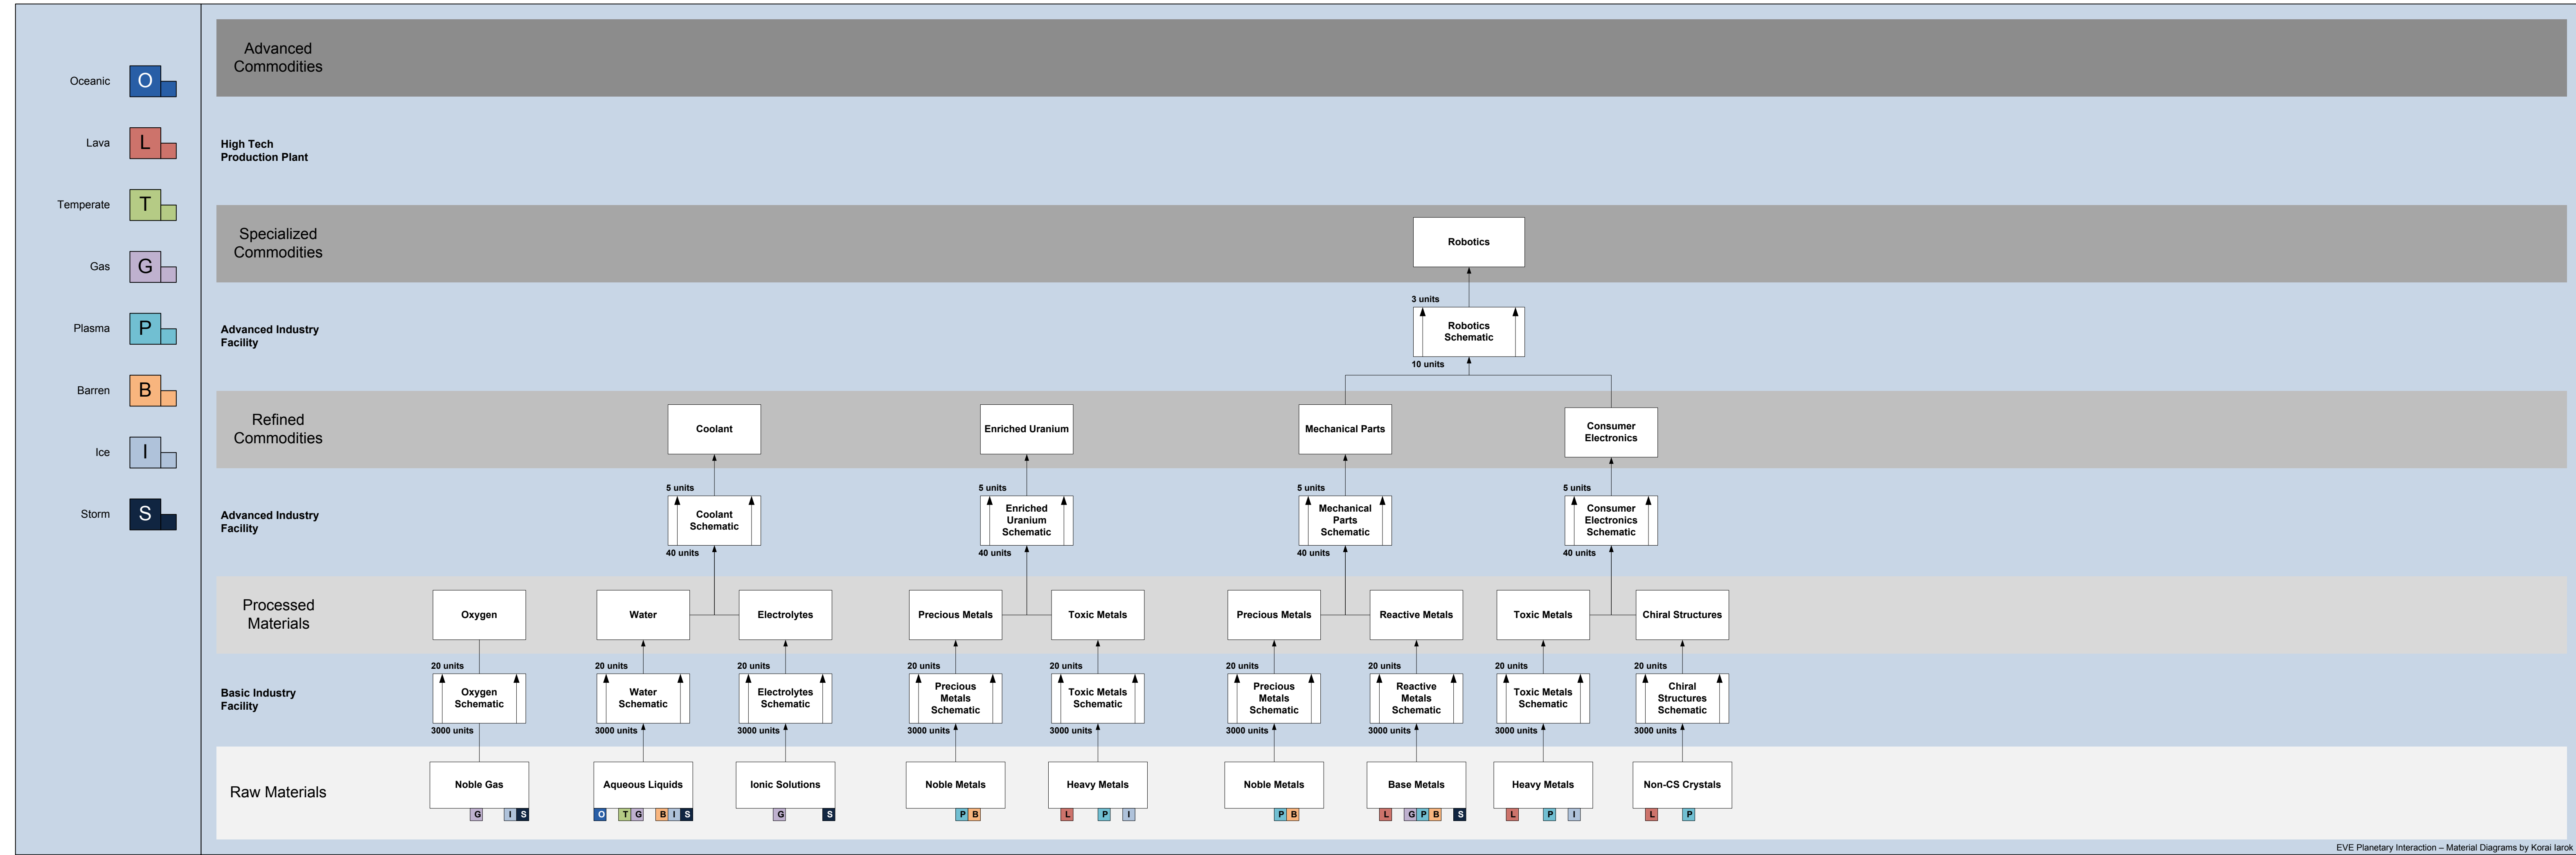

POS Fuels

Nanite Repair Paste