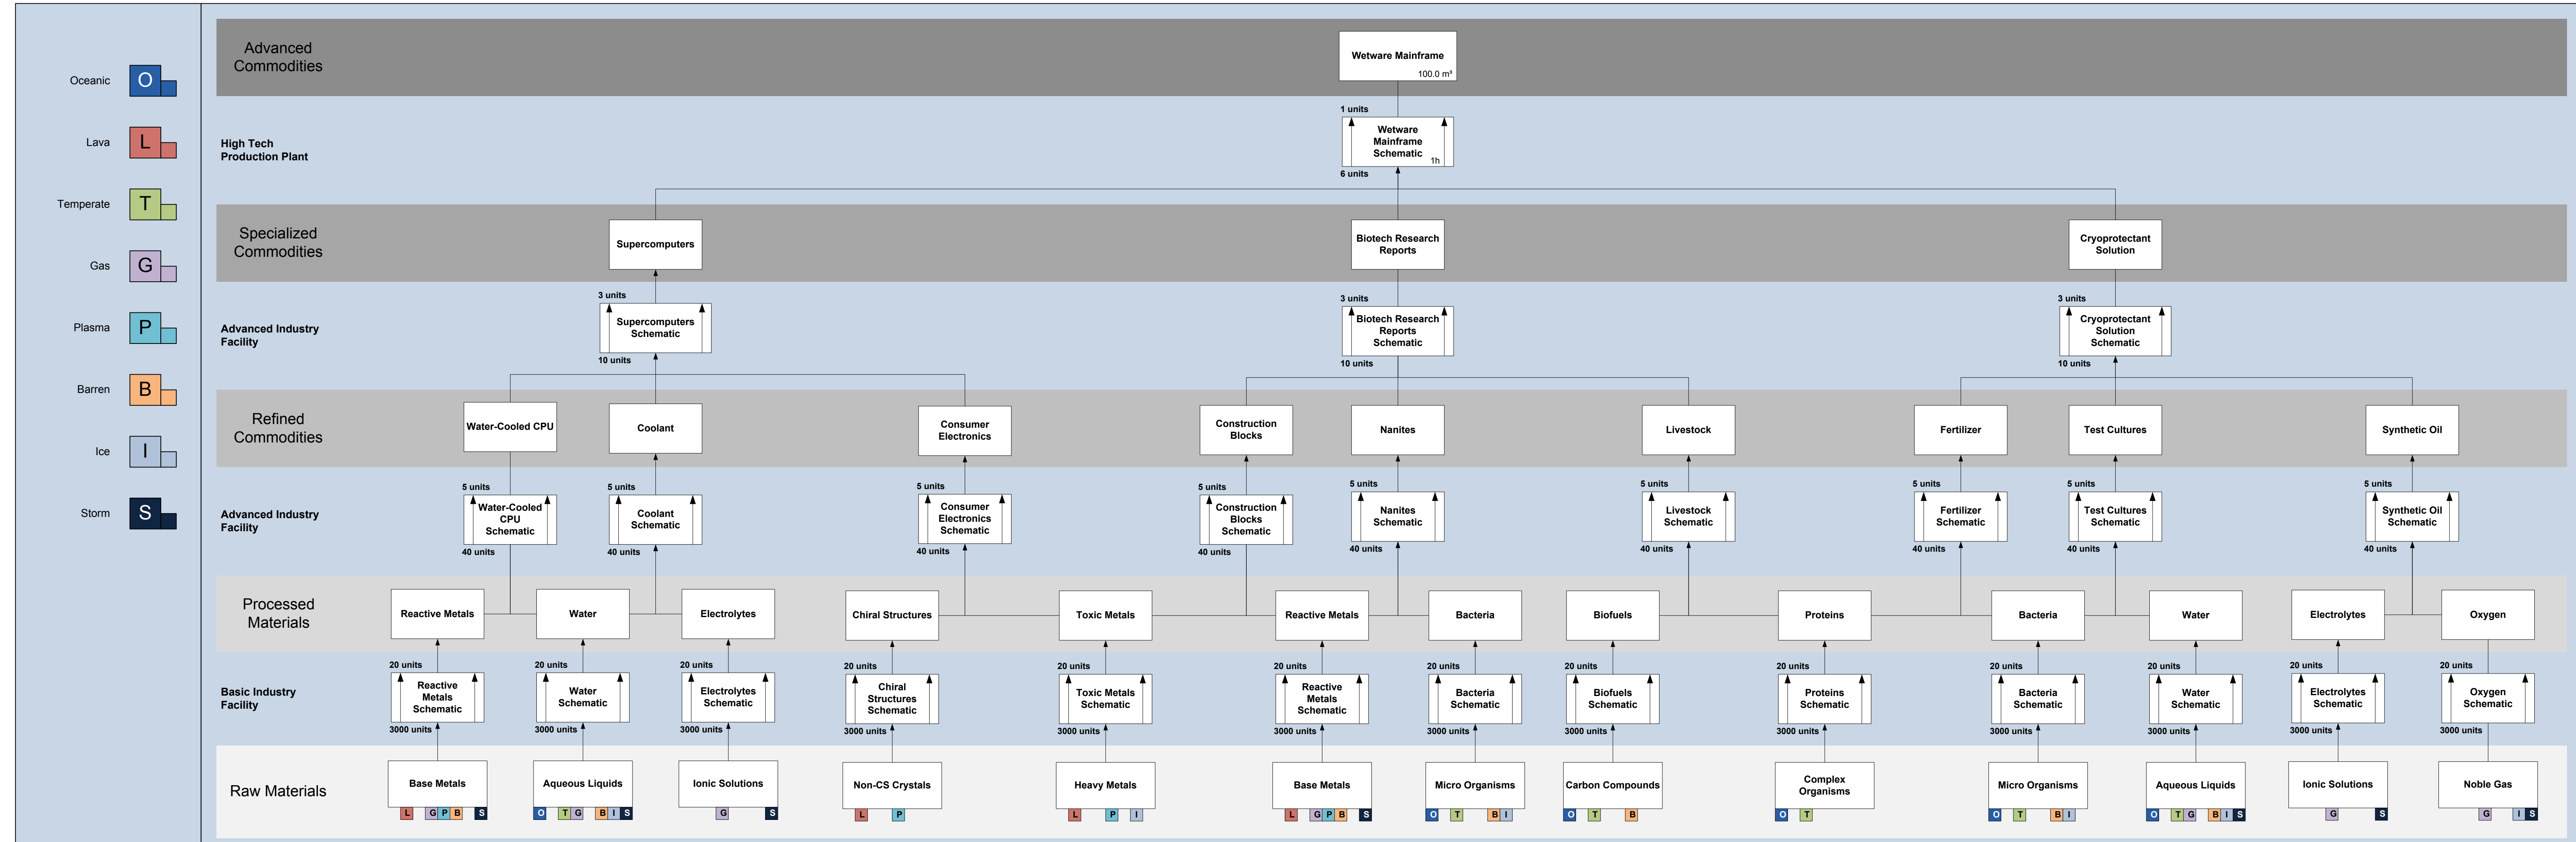

EVE

Planetary Interaction

Material

Diagrams

by Korai Iarok

Thanks for downloading my diagrams. I hope they are of use to you. If you spot any mistakes eveMail me (ingame name: Korai Iarok)

If you like to reward me for my work, please feel free to make a ISK donation ingame to Korai Iarok.

I would like to thank everyone who has done this so far.

*Update 1.3 Notes: Changed the planet icons to make them easier to tell apart.

*Update 1.4 Notes: Added Nanite Repair Paste

*Upadte 1.41 Notes: Typo corrected

Broadcast Node

Integrity Response Drones

Nano-Factory

Organic Mortar Applicators

Recursive Computing Module

Self-Harmonizing Power Core

Sterile Conduits

Wetware Mainframe