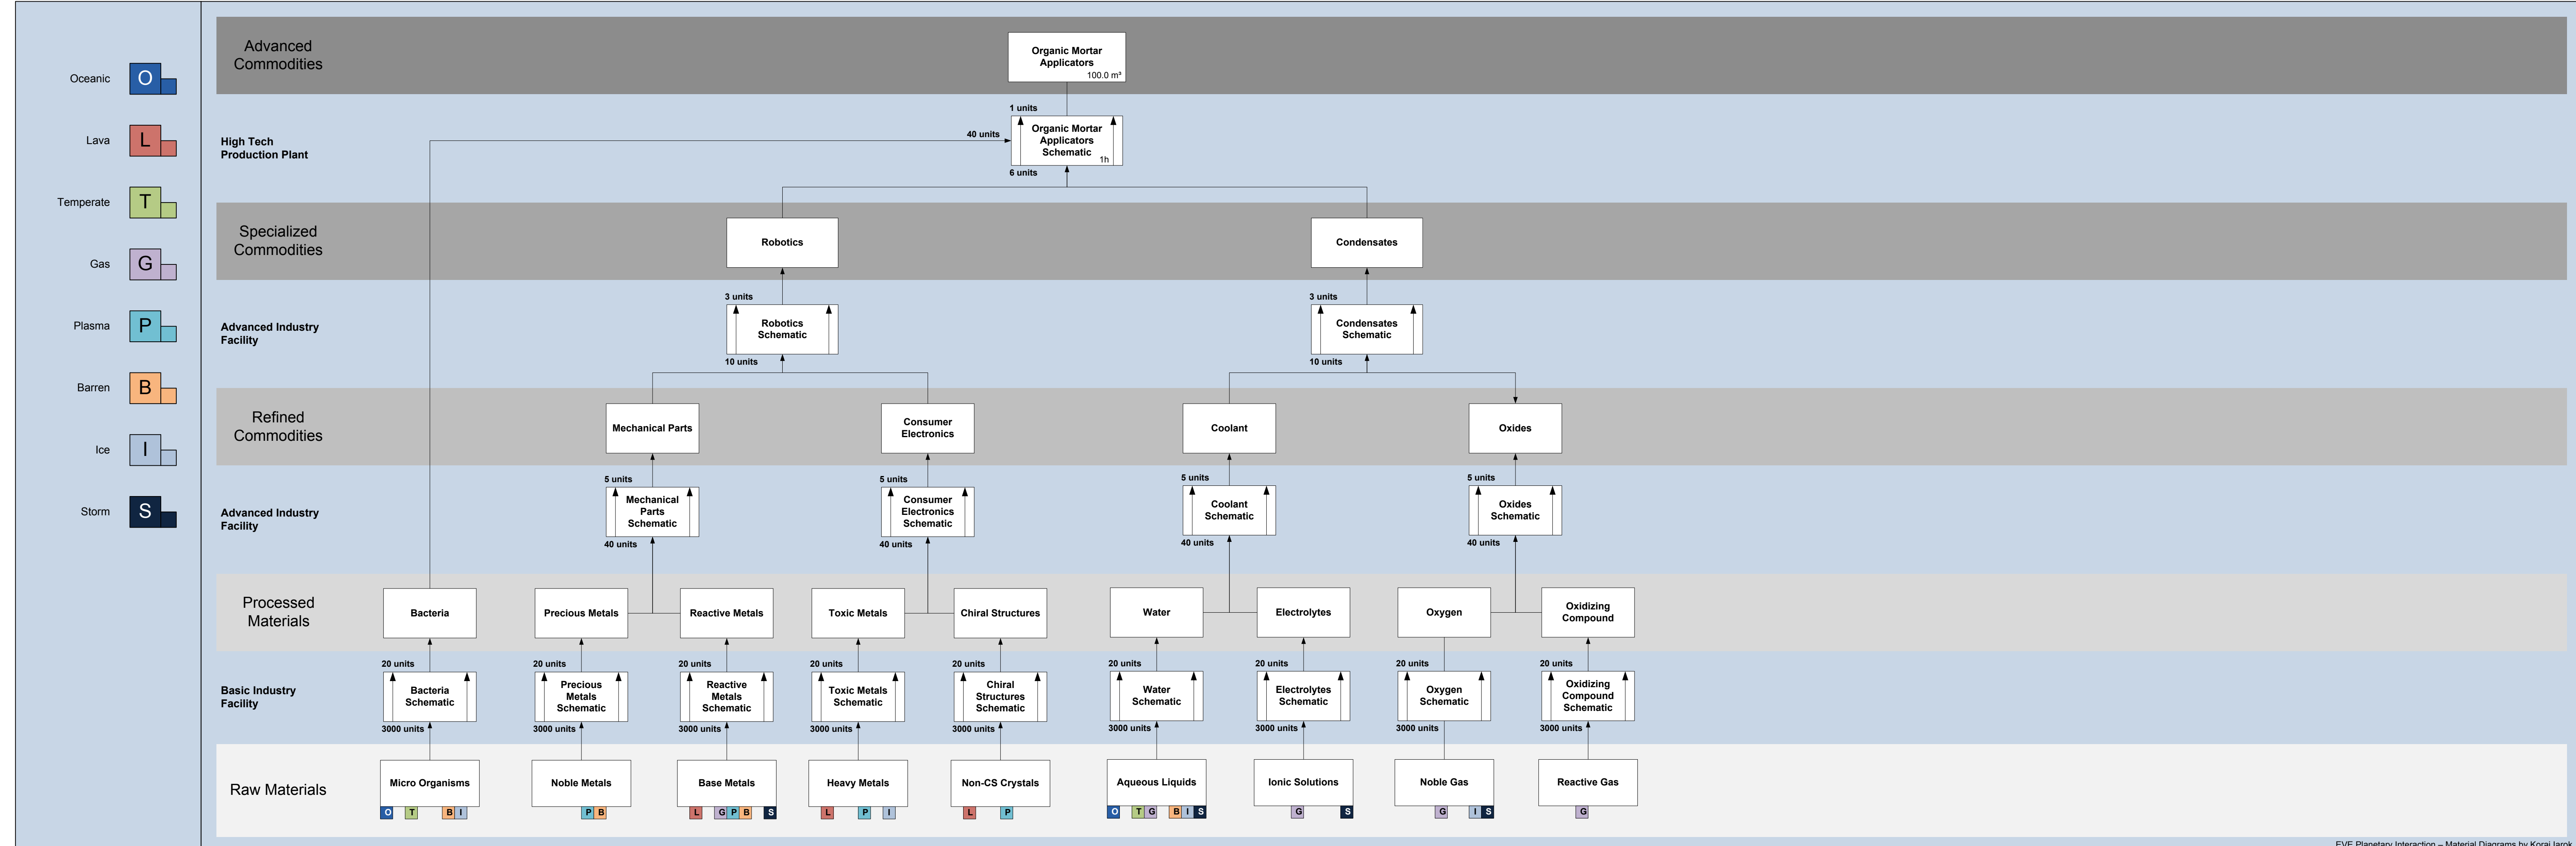

I would like to thank everyone who has done this so far.

*Update 1.3 Notes: Changed the planet icons to make them easier to tell apart.

*Update 1.4 Notes: Added Nanite Repair Paste

*Upadte 1.41 Notes: Typo corrected

Broadcast Node

Integrity Response Drones

Nano-Factory

Organic Mortar Applicators

Recursive Computing Module

Self-Harmonizing Power Core

Sterile Conduits

Wetware Mainframe