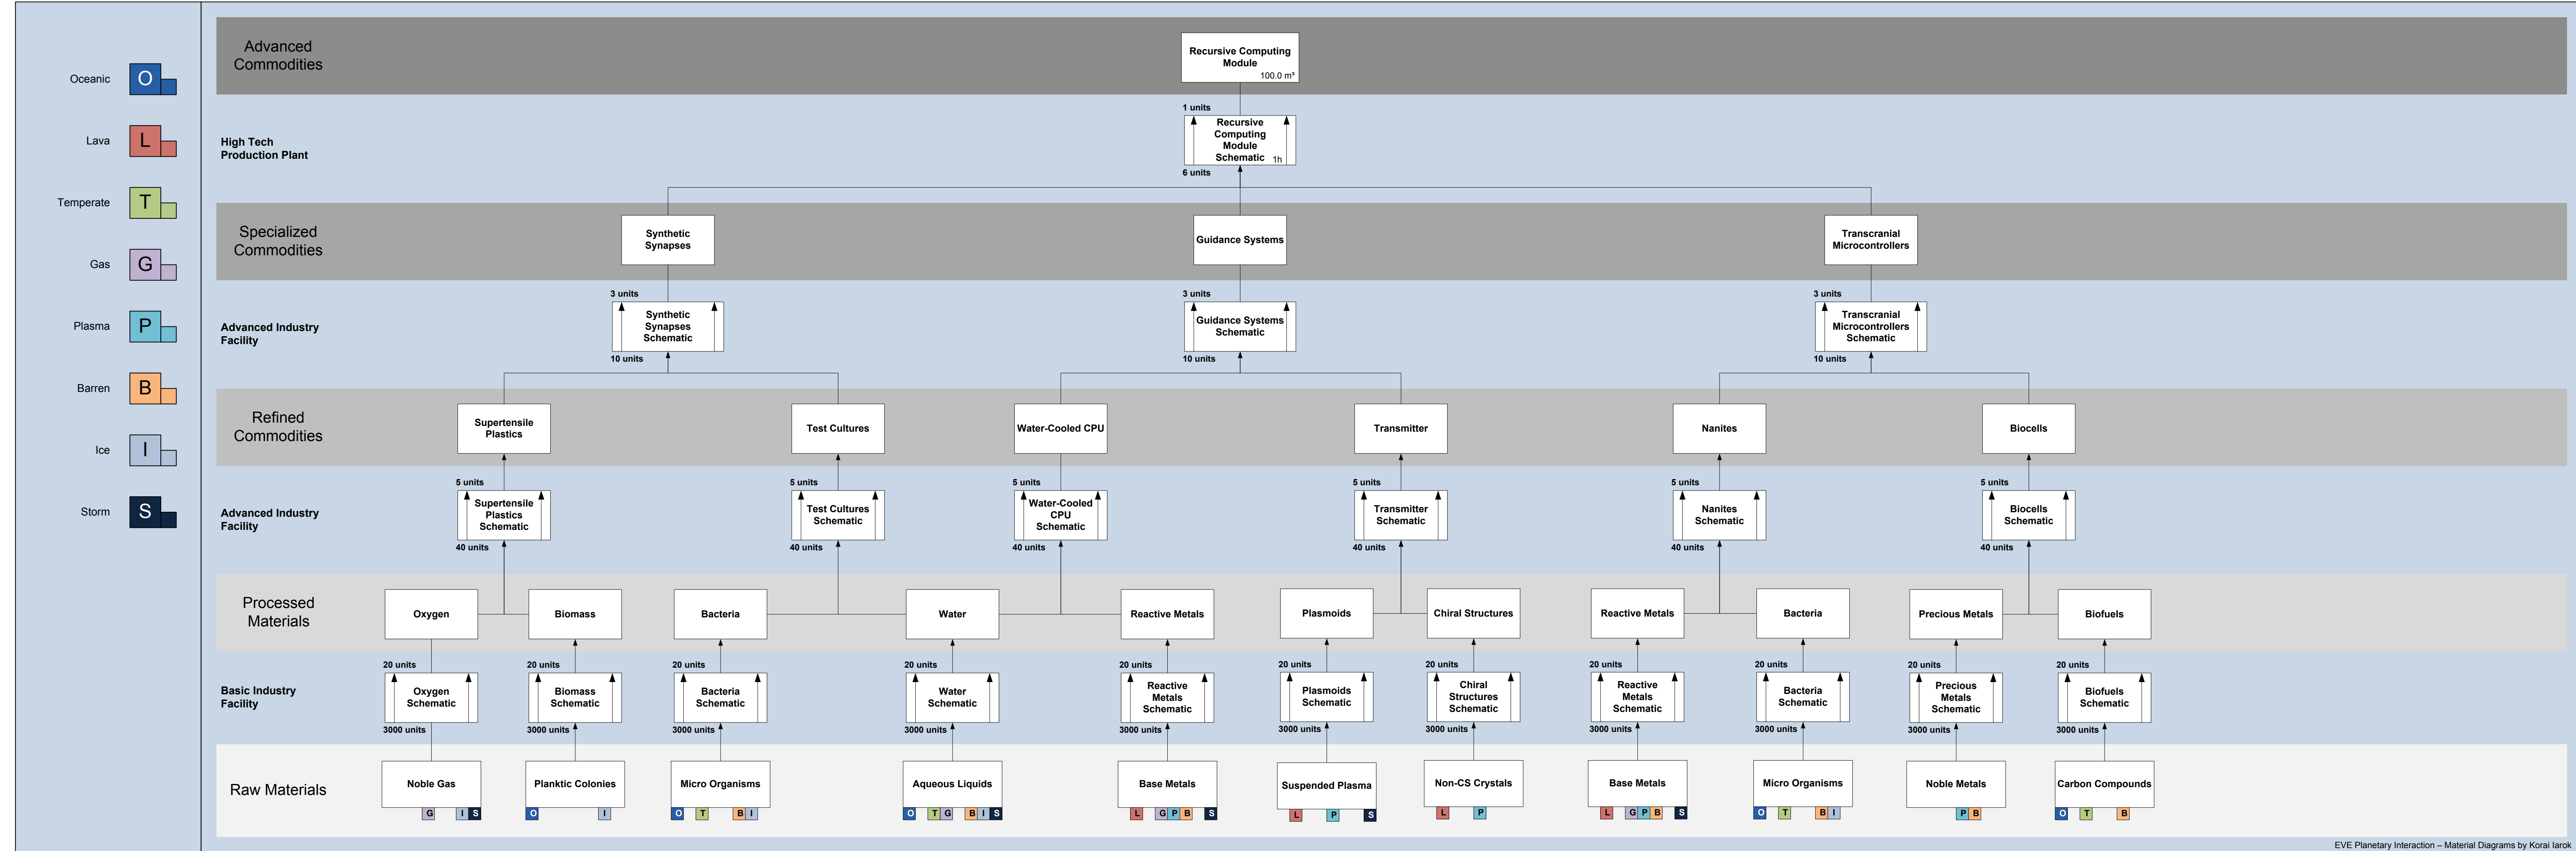

EVE

Planetary Interaction

Material

Diagrams

by Korai Iarok

Thanks for downloading my diagrams. I hope they are of use to you. If you spot any mistakes eveMail me (ingame name: Korai Iarok)

If you like to reward me for my work, please feel free to make a ISK donation ingame to Korai Iarok.

I would like to thank everyone who has done this so far.

*Update 1.3 Notes: Changed the planet icons to make them easier to tell apart.

*Update 1.4 Notes: Added Nanite Repair Paste

*Upadte 1.41 Notes: Typo corrected

Broadcast Node

Integrity Response Drones

Nano-Factory

Organic Mortar Applicators

Recursive Computing Module

Self-Harmonizing Power Core

Sterile Conduits

Wetware Mainframe

POS Fuels

Nanite Repair Paste