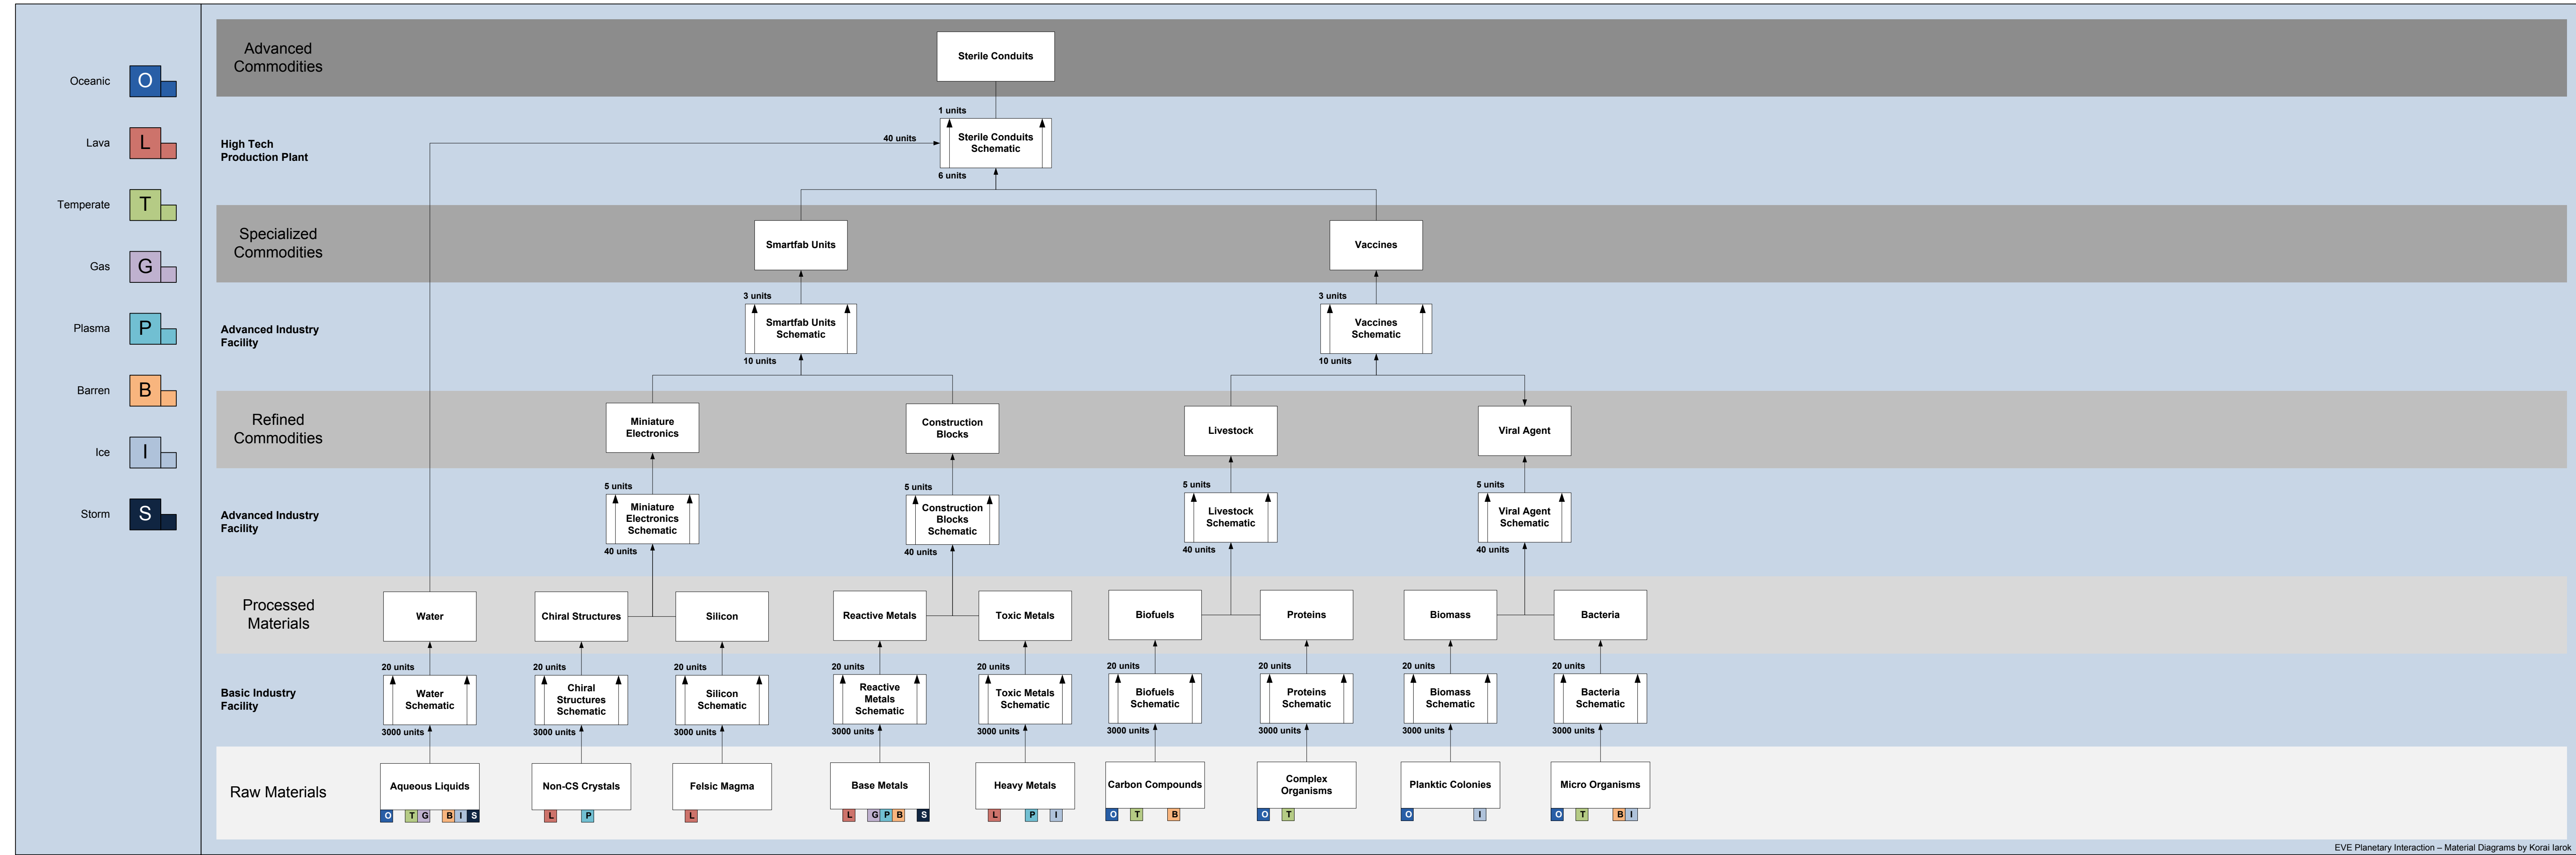

I would like to thank everyone who has done this so far.

*Update 1.3 Notes: Changed the planet icons to make them easier to tell apart.

*Update 1.4 Notes: Added Nanite Repair Paste

*Upadte 1.41 Notes: Typo corrected

Broadcast Node

Integrity Response Drones

Nano-Factory

Organic Mortar Applicators

Recursive Computing Module

Self-Harmonizing Power Core

Sterile Conduits

Wetware Mainframe